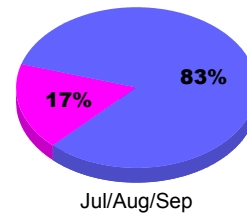

Membership Results
2011-2012

Membership
2010-2011

Month	Net Memb Goal	Actual New Memb	Actual Dropped Memb	Gain/Loss of Memb	Gain/Loss of Memb
Jul/Aug/Sep		39	-30	9	-11
Totals		39	-30	9	-11

Membership Results 2011-2012

Goal, New, Dropped, Gain/Loss

Comparison of Membership Gain/Loss

Current Year Compared to the Previous Year

Gender Comparison 2011-2012

Male Female