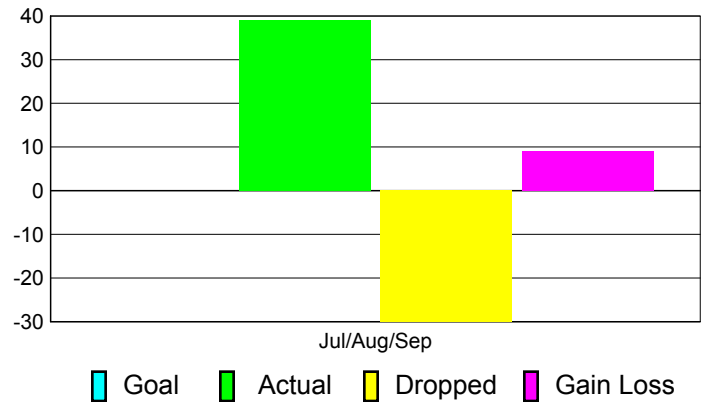

Membership Results 2011-2012

Goal, New, Dropped, Gain/Loss